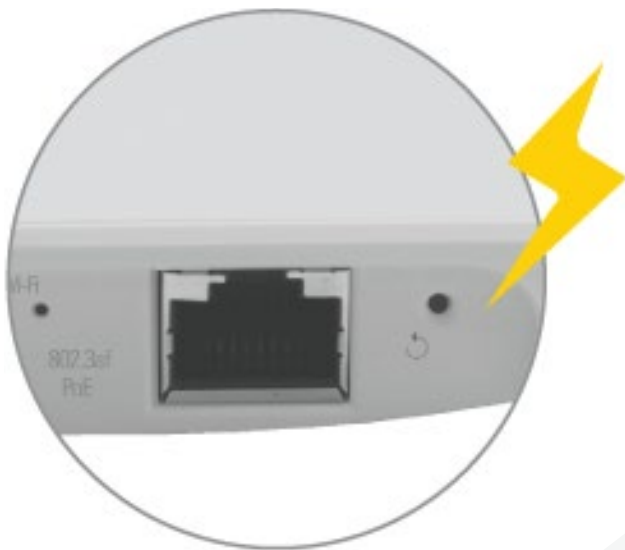

World's Smallest 11AC wave 2 AP AP One AC Mini

11ac wave 2 Access Point

Upgrade your network to 11ac wave 2 Wi-Fi. Our access points are compatible with the latest iPhone as well as other smartphones.

5GHz 2.4GHz
866Mbps 300Mbps

Simultaneous Dual-Band

Reduce Wi-Fi congestion and interference. Simultaneous dual-band Wi-Fi on the AP One AC Mini gives you two independent networks that work together, so all of your devices can connect without clashing.

Plenum-Rated Compact Enclosure

Get big performance and durability from the world's smallest 11ac wave 2 access point. The plenum-rated, flame-resistant AC mini measures only 3.9" x 3.9" x 0.8", so it fits just about anywhere.