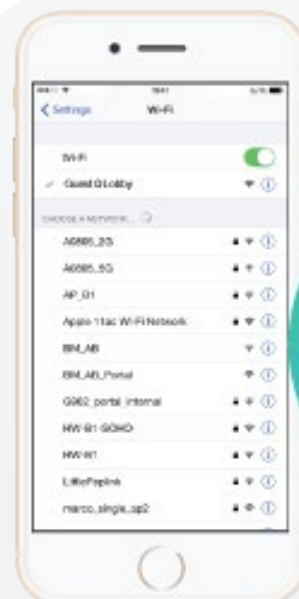

Simultaneous Dual-Band

Reduce Wi-Fi congestion and interference. Simultaneous dual-band Wi-Fi on the AP One AC Mini gives you two independent networks that work together, so all of your devices can connect without clashing.

Plenum-Rated Compact Enclosure

Get big performance and durability from the world's smallest 11ac wave 2 access point. The plenum-rated, flame-resistant AC mini measures only 3.9" x 3.9" x 0.8", so it fits just about anywhere.

Built-in PoE

Ease your mind with 802.3af PoE input – say farewell to power cables.

User Access Control

Control network access with separate logins for each user group. AP One access points support up to 16 SSIDs, each with independent bandwidth limits and web blocking.

Centralised Management

Configure AP One access points onsite or from the cloud. Our AP Controller lets you locally manage access points from your Balance router, while InControl2 offers a complete cloud-based solution accessible from any web-browser.*