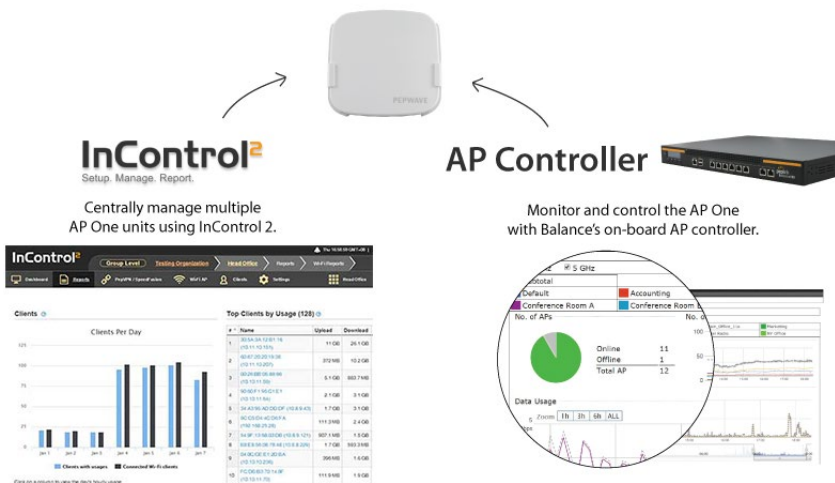

Simultaneous Dual-Band

Reduce Wi-Fi congestion and interference. Simultaneous dual-band Wi-Fi on the AP One AC Mini gives you two independent networks that work together, so all of your devices can connect without clashing.

Plenum-Rated Compact Enclosure

Get big performance and durability from the world's smallest 11ac wave 2 access point. The plenum-rated, flame-resistant AC mini measures only 3.9" x 3.9" x 0.8", so it fits just about anywhere.

Built-in PoE

Ease your mind with 802.3af PoE input – say farewell to power cables.

User Access Control

Control network access with separate logins for each user group. AP One access points support up to 16 SSIDs, each with independent bandwidth limits and web blocking.

Centralised Management

Configure AP One access points onsite or from the cloud. Our AP Controller lets you locally manage access points from your Balance router, while InControl2 offers a complete cloud-based solution accessible from any web-browser.*