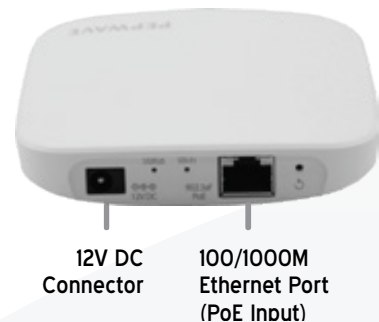

Plenum-Rated Compact Enclosure

Get big performance and durability from the world's smallest 11ac wave 2 access point. The plenum-rated, flame-resistant AC mini measures only 3.9" x 3.9" x 0.8", so it fits just about anywhere.

SPECIFICATIONS

- **Product Code:** APO-AC-MINI
- **Ethernet Port:** 1x GE
- **Wi-Fi Standard:** Simultaneous 802.11ac wave 2/ac/a/n and 802.11b/g/n
- **Data Rates:** 2x2 MU-MIMO 2.4 GHz: 300Mbps 5GHz: 866Mbps
- **Recommended Concurrent Users Per Radio:** 60
- **SSID Per Radio:** 16
- **Transmit Power:** 2412 – 2472 MHz: 23dBm, 5180 – 5825 MHz: 17dBm
- **Included Antenna:** Built-In Omni Antenna, Antenna gain: 2.2dBi for 2.4GHz, 3dBi for 5GHz
- **Antenna Connector:** N/A
- **Enclosure:** Plenum-rated, Indoor Plastic
- **Weight:** 150 grams
- **Power Input:** AC Input 100V – 240V, DC Output 12V, 802.3af PoE (Injector Not Included)
- **Power Consumption:** 12W (max.)
- **Operating Temperature:** -5° – 45°C
- **Humidity:** 15% – 95% (non-condensing)
- **Certifications:** FCC, CE, RoHS
- **Warranty:** 1-Year Limited Warranty
- **Package Content:**
AP One AC mini
12V 2A Power Supply
Mounting Bracket