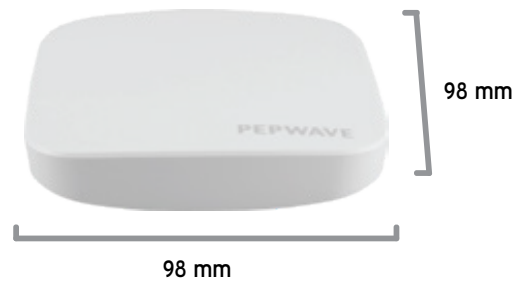

Plenum-Rated Compact Enclosure

Get big performance and durability from the world's smallest 11ac wave 2 access point. The plenum-rated, flame-resistant AC mini measures only 3.9" x 3.9" x 0.8", so it fits just about anywhere.

SPECIFICATIONS

- **Product Code:** APO-AC-MINI
- **Ethernet Port:** 1x GE
- **Wi-Fi Standard:** Simultaneous 802.11ac wave 2/ac/a/n and 802.11b/g/n
- **Data Rates:** 2x2 MU-MIMO 2.4 GHz: 300Mbps 5GHz: 866Mbps
- **Recommended Concurrent Users Per Radio:** 60
- **SSID Per Radio:** 16
- **Transmit Power:** 2412 – 2472 MHz: 23dBm, 5180 – 5825 MHz: 17dBm
- **Included Antenna:** Built-In Omni Antenna, Antenna gain: 2.2dBi for 2.4GHz, 3dBi for 5GHz
- **Antenna Connector:** N/A
- **Enclosure:** Plenum-rated, Indoor Plastic
- **Weight:** 150 grams
- **Power Input:** AC Input 100V – 240V, DC Output 12V, 802.3af PoE (Injector Not Included)
- **Power Consumption:** 12W (max.)
- **Operating Temperature:** -5° – 45°C
- **Humidity:** 15% – 95% (non-condensing)
- **Certifications:** FCC, CE, RoHS
- **Warranty:** 1-Year Limited Warranty
- **Package Content:**
AP One AC mini
12V 2A Power Supply
Mounting Bracket

ORDERING INFORMATION

Product Code	Product Name	Description
APO-AC-MINI	AP One AC Mini	Simultaneous 802.11ac wave 2/ac/a/n 866Mbps and 802.11b/g/n 300Mbps. Built-in omni antenna included.

FEATURE ADD-ON

Product Code	Feature Pack	Description
ACW-510	Ball Joint Mount for IP55 Outdoor Products	Wall/pole mount with flexible ball-joint for high-precision installation.