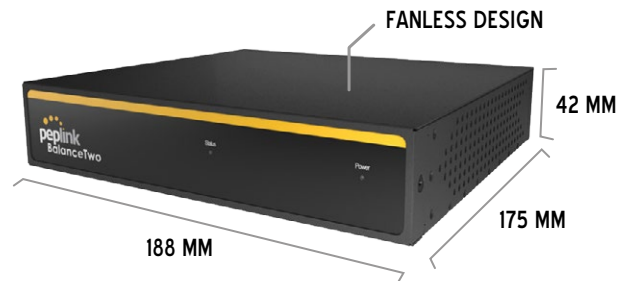

ORDERING INFORMATION

Product Code	Description
BPL-TWO	Balance Two, Advanced Dual-WAN Router for Branch Networking

ADD-ON FEATURES

Product Code	Description
BPL-TWO-LC-SF	SpeedFusion bonding license
PVN-LC-05	Up to 5 PepVPN/ SpeedFusion Peers License Key for Selected Models
PVN-LC-10	Up to 10 PepVPN/ SpeedFusion Peers License Key for Selected Models
PVN-LC-20	Up to 20 PepVPN/ SpeedFusion Peers License Key for Selected Models