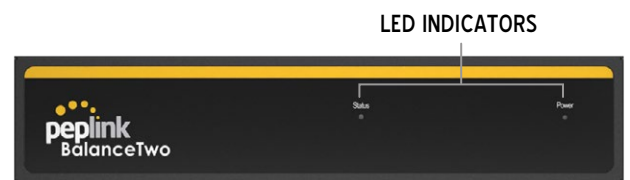

ORDERING INFORMATION

Product Code	Description
BPL-TWO	Balance Two, Advanced Dual-WAN Router for Branch Networking

ADD-ON FEATURES

Product Code	Description
BPL-TWO-LC-SF	SpeedFusion bonding license
PVN-LC-05	Up to 5 PepVPN/ SpeedFusion Peers License Key for Selected Models
PVN-LC-10	Up to 10 PepVPN/ SpeedFusion Peers License Key for Selected Models
PVN-LC-20	Up to 20 PepVPN/ SpeedFusion Peers License Key for Selected Models