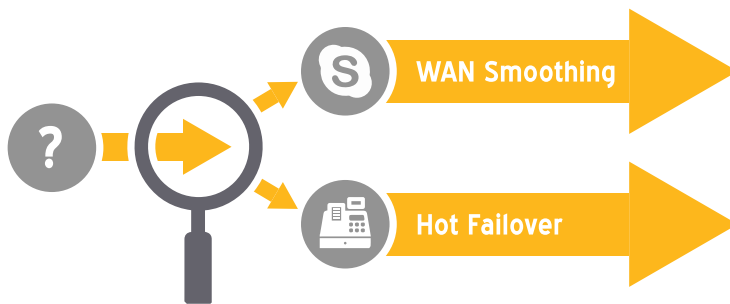

## Intelligent Traffic Steering

Traffic Steering automatically identifies packets by their application (e.g. Skype, PoS, ERP). Apply different SpeedFusion technologies to different kinds of traffic.