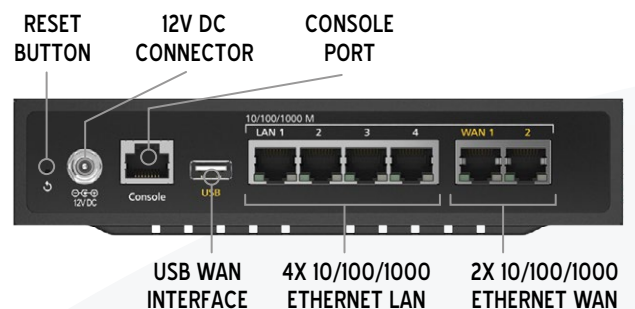

ORDERING INFORMATION

Product Code	Description
BPL-TWO	Balance Two, Advanced Dual-WAN Router for Branch Networking

ADD-ON FEATURES

Product Code	Description
BPL-TWO-LC-SF	SpeedFusion bonding license
PVN-LC-05	Up to 5 PepVPN/ SpeedFusion Peers License Key for Selected Models
PVN-LC-10	Up to 10 PepVPN/ SpeedFusion Peers License Key for Selected Models
PVN-LC-20	Up to 20 PepVPN/ SpeedFusion Peers License Key for Selected Models