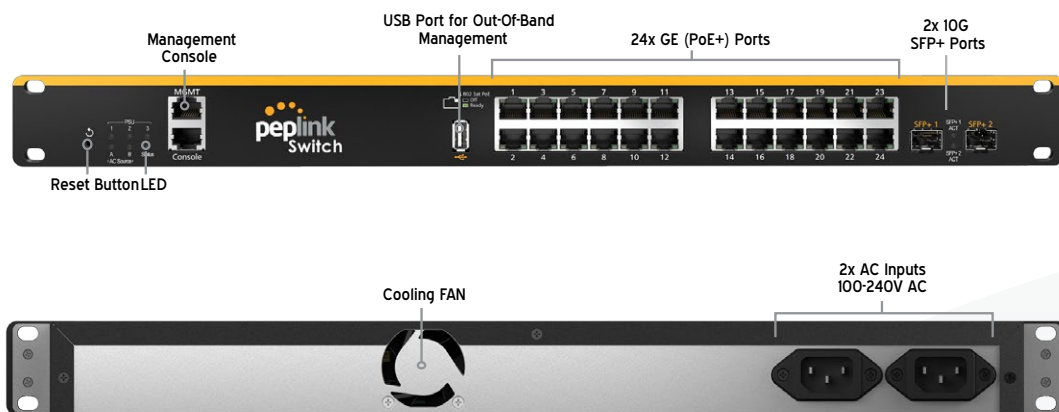

Uninterrupted Power

The SD-Switch has redundant power supplies. So even if one PSU stops working, the SD-Switch will keep connecting your network.

No Connection? No Problem.

With Out-Of-Band management, simply plug in a USB dongle to remotely access your SD-Switch. Remotely access the web admin using InControl 2.

SPECIFICATIONS

- **LAN Interface:** 24x 802.3at (PoE+) GE Ports, 2x SFP+ Ports
- **VLAN Groups:** Yes
- **Fiber Module:** 2x 10 Gbps
- **Switch Capacity:** 88 Gbps
- **Max. Packet Forwarding Rate:** 66 Mpps
- **MAC Address Table:** 32,000
- **Inter-VLAN Routing:** Yes
- **Power Input:** 2x 100V – 240V AC Input, With Power Redundancy
- **Integrated Power Source:** 850W: 3x Redundant PSU
- **Power Consumption:** 50W System, 850W PoE+ Power Budget
- **Dimensions:** 485 x 400 x 45 mm
- **Weight:** 6.2 kg
- **Operating Temperature:** 0° – 40°C
- **Humidity:** 15% – 95% (non-condensing)
- **Warranty:** 1-Year Limited Warranty

ORDERING INFORMATION

Product Code	Description
PSW-24-850W	PoE enabled (delivers up to 850W) Gigabit (24 ports) and SFP+ (2 ports) switch with redundant power inputs and 3x power supplies.

Why Rising Connection is using equipment designed and built by Peplink?