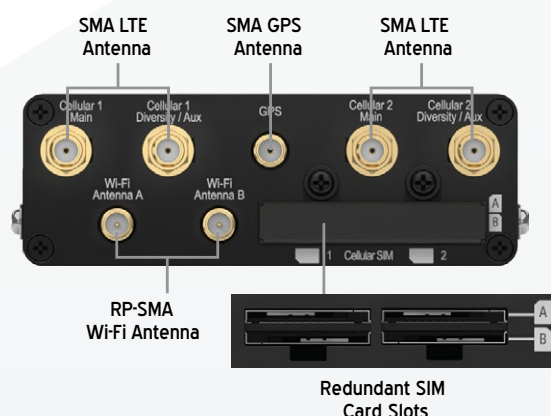

### Install it Anywhere

With mounting ears that can be installed from many angles and optional DIN rail mounts, the MAX Transit Duo is ready to fit into just about any space you have available.

## SPECIFICATIONS

- **Cellular WAN Interfaces:** Dual LTE-A Modems
- **SpeedFusion Hot Failover:** Yes
- **SpeedFusion WAN Smoothing:** No<sup>#</sup>
- **SpeedFusion Bandwidth Bonding:** No<sup>#</sup>
- **Number of PepVPN SpeedFusion Peers:** 2/5<sup>^</sup>
- **WAN Interface:** 1x GE<sup>+</sup>
- **LAN Interface:** 1x GE
- **Load Balancing/Failover:** Yes
- **Router Throughput:** 400Mbps
- **SpeedFusion Throughput (No Encryption):** 100Mbps
- **SpeedFusion Throughput (256-bit AES):** 60Mbps
- **Recommended Users:** 150
- **Downlink/Uplink Datarate:**  
300Mbps/50Mbps (LTE-A Modem)  
600Mbps/150Mbps (LTE-A Pro Modem)
- **Wi-Fi Standard:** 802.11ac/a/b/g/n 2x2 MIMO
- **Transmit Power (2.4GHz / 5GHz):** 19dBm / 21dBm
- **Simultaneous Dual-Band Wi-Fi AP:** Yes
- **Antenna Connectors:** 4x SMA Cellular, 1x SMA GPS, 2x RP-SMA Wi-Fi
- **Power Input:** Device: 12V – 48V DC  
AC Adapter: AC Input 100V – 240V / DC Output 12V  
Terminal Block: 12V – 48V DC
- **USB LAN Port:** 2x Micro-USB B with 5V, 2A each for Power Input
- **Power Consumption:** 9.2W (nominal), 18W (max.)
- **Dimensions:** 160 x 97 x 33.5 mm
- **Weight:** 590 grams
- **Operating Temperature:** -40° – 65°C
- **Humidity:** 15% – 95% (non-condensing)
- **Warranty:** 1-Year Limited Warranty
- **Package Content:** MAX Transit Duo,  
12V 2A Power Supply (ACW-601),  
2x Dual Band Wi-Fi Antennas (ACW-341),  
1x GPS Active Antenna (ACW-232),  
4x LTE Antennas (ACW-813 or ACW-234),  
1 Pair of Mounting Brackets (ACW-724)