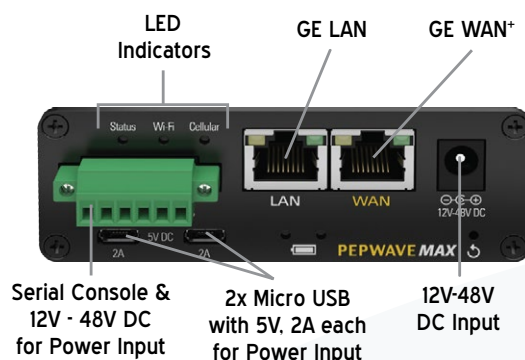

### Install it Anywhere

With mounting ears that can be installed from many angles and optional DIN rail mounts, the MAX Transit Duo is ready to fit into just about any space you have available.

## SPECIFICATIONS

- **Cellular WAN Interfaces:** Dual LTE-A Modems
- **SpeedFusion Hot Failover:** Yes
- **SpeedFusion WAN Smoothing:** No<sup>#</sup>
- **SpeedFusion Bandwidth Bonding:** No<sup>#</sup>
- **Number of PepVPN SpeedFusion Peers:** 2/5<sup>^</sup>
- **WAN Interface:** 1x GE<sup>+</sup>
- **LAN Interface:** 1x GE
- **Load Balancing/Failover:** Yes
- **Router Throughput:** 400Mbps
- **SpeedFusion Throughput (No Encryption):** 100Mbps
- **SpeedFusion Throughput (256-bit AES):** 60Mbps
- **Recommended Users:** 150
- **Downlink/Uplink Datarate:**  
300Mbps/50Mbps (LTE-A Modem)  
600Mbps/150Mbps (LTE-A Pro Modem)
- **Wi-Fi Standard:** 802.11ac/a/b/g/n 2x2 MIMO
- **Transmit Power (2.4GHz / 5GHz):** 19dBm / 21dBm
- **Simultaneous Dual-Band Wi-Fi AP:** Yes
- **Antenna Connectors:** 4x SMA Cellular, 1x SMA GPS, 2x RP-SMA Wi-Fi
- **Power Input:** Device: 12V – 48V DC  
AC Adapter: AC Input 100V – 240V / DC Output 12V  
Terminal Block: 12V – 48V DC
- **USB LAN Port:** 2x Micro-USB B with 5V, 2A each for Power Input
- **Power Consumption:** 9.2W (nominal), 18W (max.)
- **Dimensions:** 160 x 97 x 33.5 mm
- **Weight:** 590 grams
- **Operating Temperature:** -40° – 65°C
- **Humidity:** 15% – 95% (non-condensing)
- **Warranty:** 1-Year Limited Warranty
- **Package Content:** MAX Transit Duo,  
12V 2A Power Supply (ACW-601),  
2x Dual Band Wi-Fi Antennas (ACW-341),  
1x GPS Active Antenna (ACW-232),  
4x LTE Antennas (ACW-813 or ACW-234),  
1 Pair of Mounting Brackets (ACW-724)