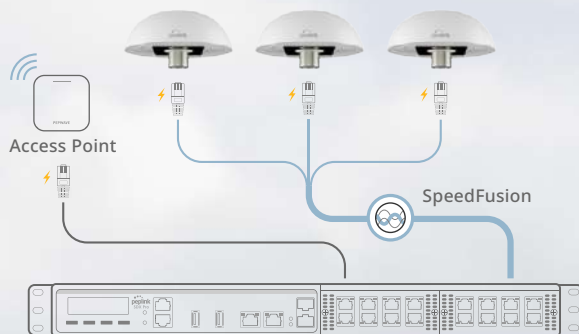

Instant flexibility with the SIM injector

Simply connect an Ethernet cable between the SIM injector[^] and the HD1 Dome Pro to manage up to 10 physical SIMs.

With remote network management available via Peplink's cloud-based management system, InControl2, accessibility worries are a thing of the past.

SIM Injector Specifications

- **SIM Slots:** 8x Active SIM Slots, Standard Size
- **LAN Interface:** 4x GE, PoE 802.3at Support
- **Power Input:** DC Jack / Terminal Block: 12-56V
- **Dimensions:** 40 x 147 x 128 mm
- **Weight:** 430 grams
- **Operating Temperature:** -40° – 65°C
- **Humidity:** 15% – 95% (non-condensing)

[^] We are now offering bundle value when purchased together.

Together it works

The HD1 Dome Pro can optimise network performance with its PoE functionality. Leverage the power of SpeedFusion by simply connecting Peplink PoE routers, for a mega-bandwidth channel, with the simplest failover option. Or alternatively, extend the Wi-Fi range by connecting an external access point.

A design that's made to meet your needs

M35 Screw Mount

Ethernet Splitter

Mounting Bracket

Its simple design offers a multitude of installation options. The HD1 Dome Pro includes an M35 screw mount and Ethernet splitter, making it easy for wall or pole mount. If mounting is not needed, simply connect an Ethernet cable and it's good to go.