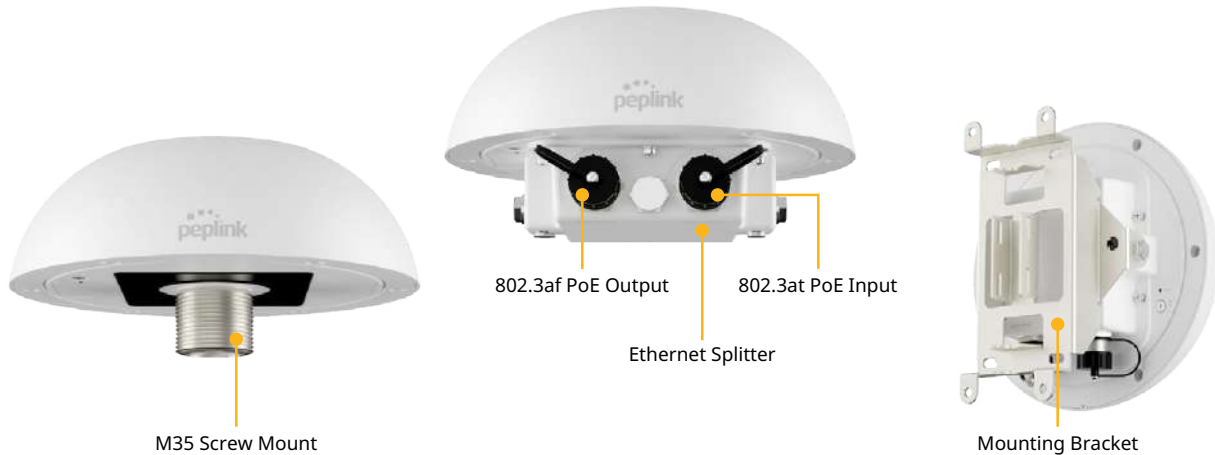

A design that's made to meet your needs

M35 Screw Mount

Ethernet Splitter

Mounting Bracket

Its simple design offers a multitude of installation options. The HD1 Dome Pro includes an M35 screw mount and Ethernet splitter, making it easy for wall or pole mount. If mounting is not needed, simply connect an Ethernet cable and it's good to go.

SPECIFICATIONS

- **WAN Interface:** 1x 5G/LTE Modem with Redundant SIM Slots¹
- **LAN Interface:** 1x 10/100/1000M Ethernet^{2 3}
- **Wi-Fi Interface:** Simultaneous Dual-Band (2.4GHz / 5GHz) Wi-Fi 6, 2X2 MIMO, Wi-Fi WAN and/or AP
- **Number of PepVPN SpeedFusion Peers:** 2
- **Enclosure:** Rugged outdoor IP67 (with Ethernet Splitter)
- **Recommended Users:** 150
- **Cellular Data Rate (Downlink / Uplink):**
5G: 3.4 Gbps / 900 Mbps
- **Antenna:** 4X4 Internal MIMO Cellular Antennas, 2X2 Internal MIMO Wi-Fi Antennas, 1x Internal GPS Antenna
- **Power Input:** 1x 802.3at PoE+
- **Power Output:** 1x 802.3af PoE (with Ethernet Splitter)
- **Power Consumption:** 20 W (max., without PoE output)
- **Dimensions:** 110 mm (radius) x 115 mm (height)
- **Weight:** With Ethernet Splitter: 1.7 kg, Without Ethernet Splitter: 1.2 kg
- **Operating Temperature:** -40° – 65°C
- **Humidity:** 15% – 95% (non-condensing)
- **Certifications:** FCC⁴, CE⁴, RoHS, Electromagnetic Compatibility: EN 61000
- **SIM Card Size:** Nano-SIM (4FF), Peplink eSIM, BYO eSIM (2 profiles)⁵, RemoteSIM from SIM Injector, FusionSIM
- **Warranty:** 1-Year Limited Warranty
- **Package Content:** MAX HD1 Dome Pro, Ethernet Splitter, 2x Waterproof Ethernet Connector (ACW-112), Mounting Kit Set

1. SIM Injector is available separately.

2. Ethernet LAN port can be split into two LAN ports using the included splitter (1x LAN 802.3af PoE out, 1x LAN 802.3at PoE+ in).

3. Ethernet port includes surge and ESD protection circuits to protect against over-voltage transients.