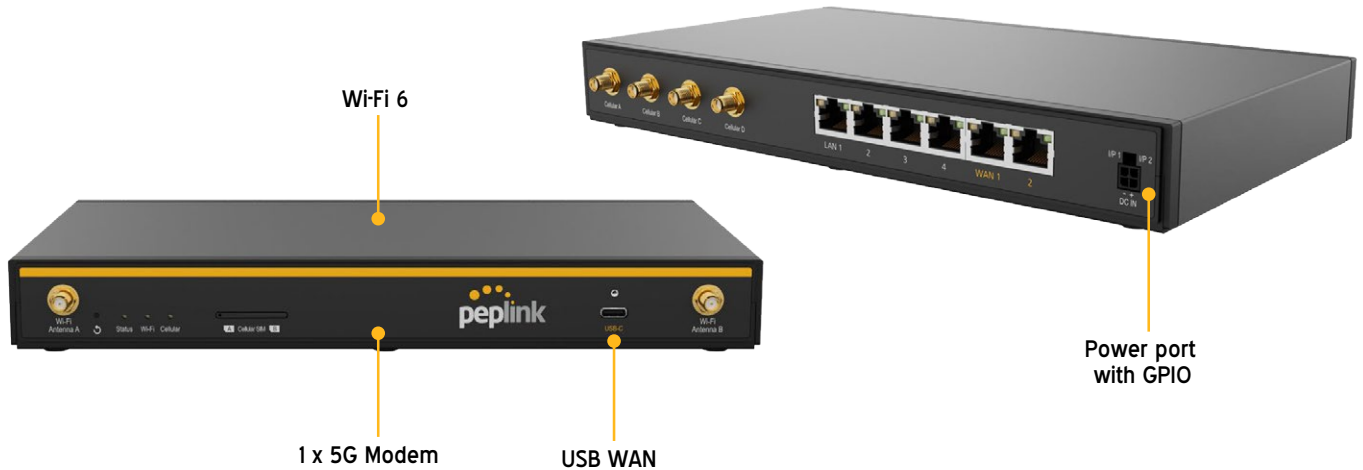

architecture keeps you connected even when one of your Internet lines goes down

SpeedFusion

technology seamlessly bonds multiple Internet connections into one more reliable Internet feed

Built-in 5G/LTE

cellular modem backs up your primary wired connection or serves as your primary high-speed fixed-wireless connection

Use Cases

OFFICE

RV

Specifications

- **WAN Interface:** 2 x 10/100/1000M Ethernet, 1 x Embedded Cellular Modem with a Redundant SIM Slot, 1 x USB-C Interface
- **LAN Interface:** 4x 10/100/1000M Ethernet
- **Wi-Fi Interface:** Simultaneous Dual-Band (2.4GHz / 5GHz), Wi-Fi 6, 2X2 MIMO, Wi-Fi WAN and/or AP
- **SpeedFusion Features:** Hot Failover¹, WAN Smoothing¹, Bandwidth Bonding¹
- **Number of SpeedFusion VPN Peers:** 2 / 5¹
- **Router Throughput:** 1 Gbps
- **SpeedFusion VPN Throughput:** No Encryption: 400 Mbps, 256-bit AES: 200 Mbps
- **Recommended Users:** 1 - 150
- **AP Controller:** Standard
- **Maximum Number of AP Supported:** 30 / 50²
- **Cellular Data Rate (Downlink /Uplink)³:** 5G: 3.4 Gbps / 900 Mbps, CAT-20: 1.6 Gbps/ 200 Mbps
- **Antenna Connectors:** 4x SMA Cellular Connectors, 2x RP-SMA Wi-Fi Antenna Connectors
- **Power Input:** Power Port: 10V – 30V DC
AC Adapter: AC Input 100V–240V / DC Output 12V
- **Power Consumption:** 29W (max.)
- **Dimensions:** 262 x 161 x 33.5mm
- **Weight:** 756 grams
- **Operating Temperature:** -40° – 45° C
- **Humidity:** 10% to 90% (non-condensing)
- **Certifications:** FCC, CE, RoHS
- **SIM Options:** Nano-SIM (4FF), Peplink eSIM, BYO eSIM (2 profiles)
- **Warranty:** 1-Year Limited Warranty
- **Package Content:** 1x B One 5G, 4x LTE/5G Antennas (ACW-235), 2x Dual Band Wi-Fi Antennas, 1x 12V 3A 4 Pin Power Supply