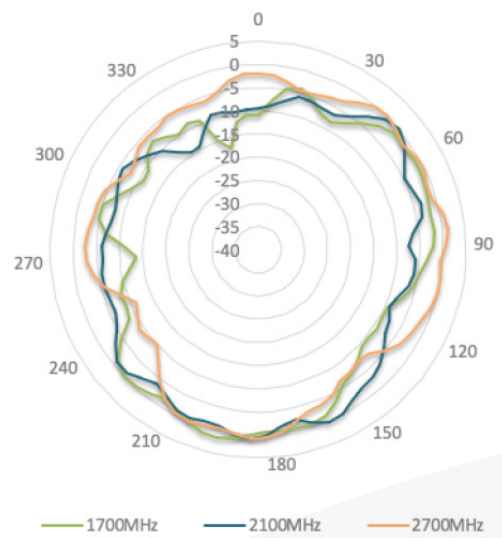

Package Contents

- **Package Contents:**
Slim 40G
Velcro strip (hook and loop fastener)
(4pcs, length 4.7" / 120mm)

Ordering Information

Product Code	Description
ANT-SLM-40G-S-B-6	4x LTE/5G, 1x GPS 600-6000MHz, SMA male, Black, 6.5ft / 2m
ANT-SLM-40G-S-RA-B-1	4x LTE/5G, 1x GPS 600-6000MHz, Right angle SMA male, Black, 1ft / 0.3m

Technical Drawing

Cellular Antenna Performance

Cellular Antenna VSWR

Cellular Antenna Gain

Cellular Antenna Efficiency

Cellular & Wi-Fi Antenna Performance

Cellular & Wi-Fi Antenna Isolation

Radiation Pattern

LTE Radiation Patterns (Azimuth)

617-960 MHz

1700-2700 MHz

3400-4200 MHz

5150-5850 MHz

Radiation Pattern

LTE Radiation Patterns (Elevation 1)

617-960 MHz