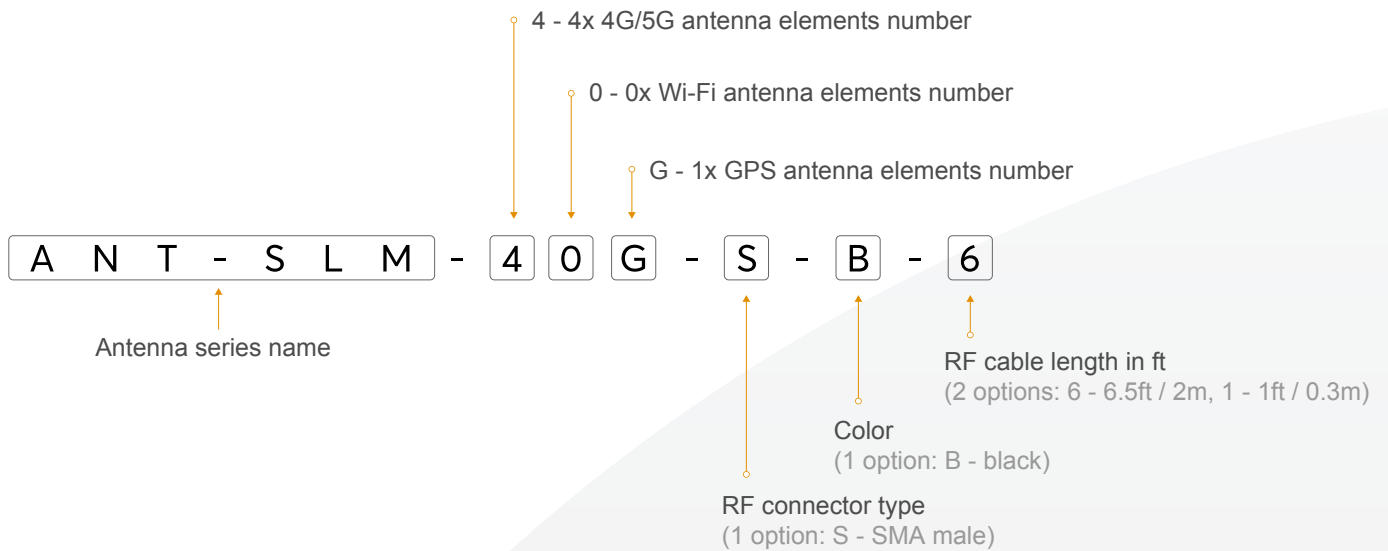

Package Contents

- **Package Contents:**
Slim 40G
Velcro strip (hook and loop fastener)
(4pcs, length 4.7" / 120mm)

Ordering Information

Product Code	Description
ANT-SLM-40G-S-B-6	4x LTE/5G, 1x GPS 600-6000MHz, SMA male, Black, 6.5ft / 2m
ANT-SLM-40G-S-RA-B-1	4x LTE/5G, 1x GPS 600-6000MHz, Right angle SMA male, Black, 1ft / 0.3m