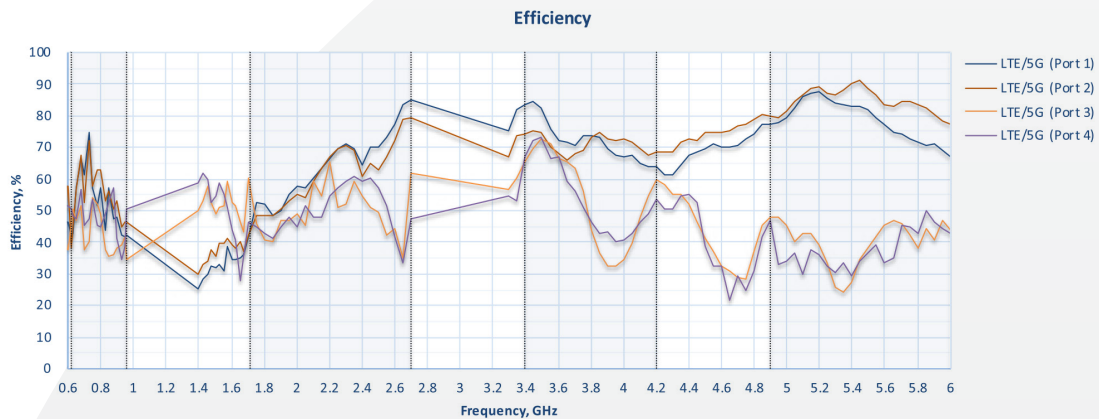

Package Contents

- **Package Contents:**
Slim 40G
Velcro strip (hook and loop fastener)
(4pcs, length 4.7" / 120mm)

Ordering Information

Product Code	Description
ANT-SLM-40G-S-B-6	4x LTE/5G, 1x GPS 600-6000MHz, SMA male, Black, 6.5ft / 2m
ANT-SLM-40G-S-RA-B-1	4x LTE/5G, 1x GPS 600-6000MHz, Right angle SMA male, Black, 1ft / 0.3m

Technical Drawing

Cellular Antenna Performance

Cellular Antenna VSWR

Cellular Antenna Gain

Cellular Antenna Efficiency

Cellular & Wi-Fi Antenna Performance

Cellular & Wi-Fi Antenna Isolation

Radiation Pattern

LTE Radiation Patterns (Azimuth)

617-960 MHz

1700-2700 MHz

3400-4200 MHz

5150-5850 MHz

Radiation Pattern

LTE Radiation Patterns (Elevation 1)

617-960 MHz

1700-2700 MHz

3400-4200 MHz

5150-5850 MHz

Radiation Pattern

LTE Radiation Patterns (Elevation 2)

617-960 MHz

1700-2700 MHz

3400-4200 MHz