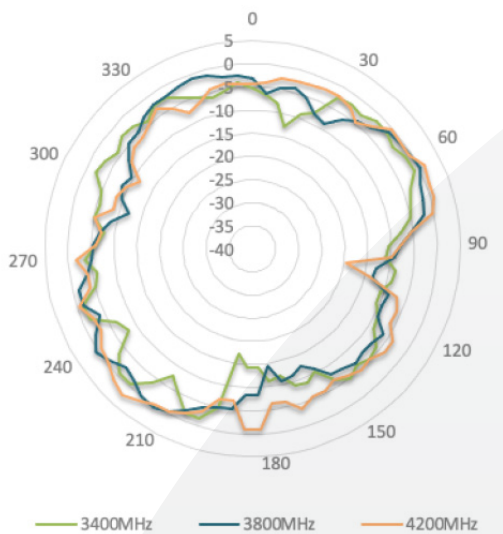

Technical Drawing

Cellular Antenna Performance

Cellular Antenna VSWR

Cellular Antenna Gain

Cellular Antenna Efficiency

Cellular & Wi-Fi Antenna Performance

Cellular & Wi-Fi Antenna Isolation

Radiation Pattern

LTE Radiation Patterns (Azimuth)

617-960 MHz

1700-2700 MHz

3400-4200 MHz

5150-5850 MHz

Radiation Pattern

LTE Radiation Patterns (Elevation 1)

617-960 MHz

1700-2700 MHz

3400-4200 MHz

5150-5850 MHz

Radiation Pattern

LTE Radiation Patterns (Elevation 2)

617-960 MHz

1700-2700 MHz

3400-4200 MHz