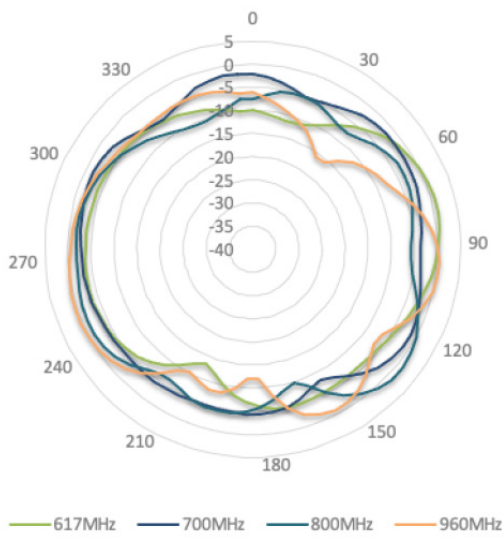

Package Contents

- **Package Contents:**
Slim 40G
Velcro strip (hook and loop fastener)
(4pcs, length 4.7" / 120mm)

Ordering Information

Product Code	Description
ANT-SLM-40G-S-B-6	4x LTE/5G, 1x GPS 600-6000MHz, SMA male, Black, 6.5ft / 2m
ANT-SLM-40G-S-RA-B-1	4x LTE/5G, 1x GPS 600-6000MHz, Right angle SMA male, Black, 1ft / 0.3m

Technical Drawing

Cellular Antenna Performance

Cellular Antenna VSWR

Cellular Antenna Gain

Cellular Antenna Efficiency

Cellular & Wi-Fi Antenna Performance

Cellular & Wi-Fi Antenna Isolation

Radiation Pattern

LTE Radiation Patterns (Azimuth)

617-960 MHz

1700-2700 MHz

3400-4200 MHz

5150-5850 MHz

Radiation Pattern

LTE Radiation Patterns (Elevation 1)

617-960 MHz

1700-2700 MHz

3400-4200 MHz

5150-5850 MHz

Radiation Pattern

LTE Radiation Patterns (Elevation 2)

617-960 MHz

1700-2700 MHz

3400-4200 MHz