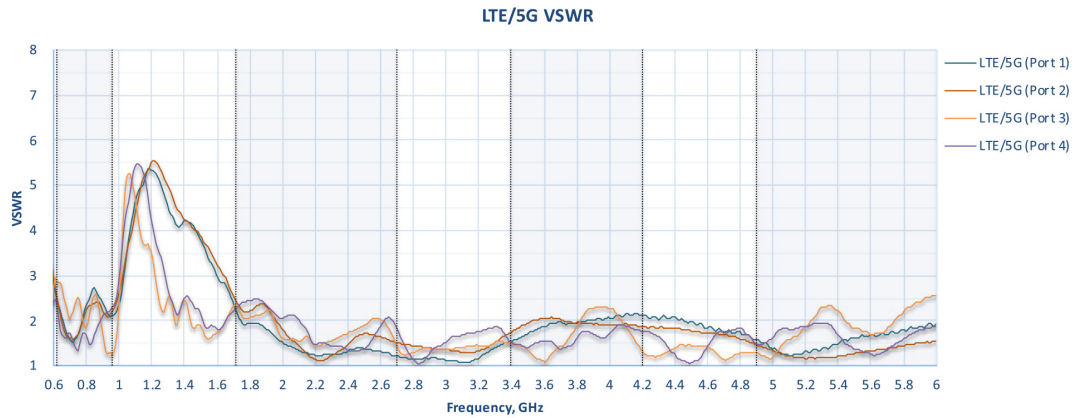

Package Contents

- **Package Contents:**
Slim 40G
Velcro strip (hook and loop fastener)
(4pcs, length 4.7" / 120mm)

Ordering Information

Product Code	Description
ANT-SLM-40G-S-B-6	4x LTE/5G, 1x GPS 600-6000MHz, SMA male, Black, 6.5ft / 2m
ANT-SLM-40G-S-RA-B-1	4x LTE/5G, 1x GPS 600-6000MHz, Right angle SMA male, Black, 1ft / 0.3m

Technical Drawing

Cellular Antenna Performance

Cellular Antenna VSWR

Cellular Antenna Gain

Cellular Antenna Efficiency

Cellular & Wi-Fi Antenna Performance

Cellular & Wi-Fi Antenna Isolation

Radiation Pattern

LTE Radiation Patterns (Azimuth)

617-960 MHz

1700-2700 MHz

3400-4200 MHz

5150-5850 MHz

Radiation Pattern

LTE Radiation Patterns (Elevation 1)

617-960 MHz