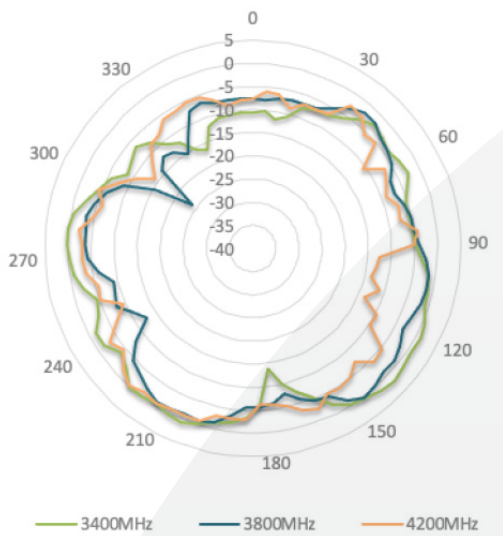

Technical Drawing

Cellular Antenna Performance

Cellular Antenna VSWR

Cellular Antenna Gain

Cellular Antenna Efficiency

Cellular & Wi-Fi Antenna Performance

Cellular & Wi-Fi Antenna Isolation

Radiation Pattern

LTE Radiation Patterns (Azimuth)

617-960 MHz

1700-2700 MHz

3400-4200 MHz

5150-5850 MHz

Radiation Pattern

LTE Radiation Patterns (Elevation 1)

617-960 MHz

1700-2700 MHz

3400-4200 MHz

5150-5850 MHz

Radiation Pattern

LTE Radiation Patterns (Elevation 2)

617-960 MHz

1700-2700 MHz

3400-4200 MHz