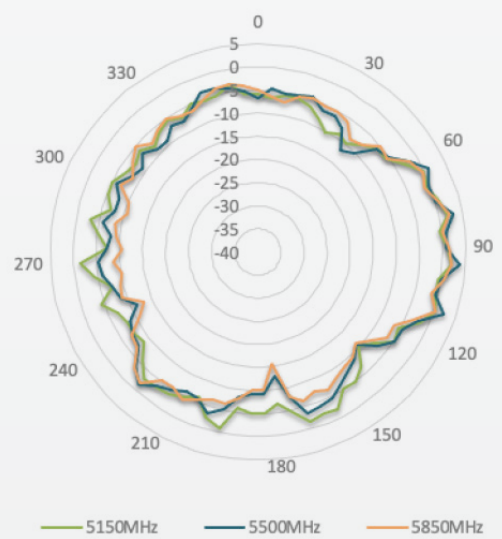

LTE Radiation Patterns (Azimuth)

617-960 MHz

1700-2700 MHz

3400-4200 MHz

5150-5850 MHz

Radiation Pattern

LTE Radiation Patterns (Elevation 1)

617-960 MHz

1700-2700 MHz

3400-4200 MHz

5150-5850 MHz

Radiation Pattern

LTE Radiation Patterns (Elevation 2)

617-960 MHz

1700-2700 MHz

3400-4200 MHz

5150-5850 MHz

Installation Recommendation

Step 1

This side face the sky

Velcro strip
(hook and loop fastener)

Step 2

window
or wall