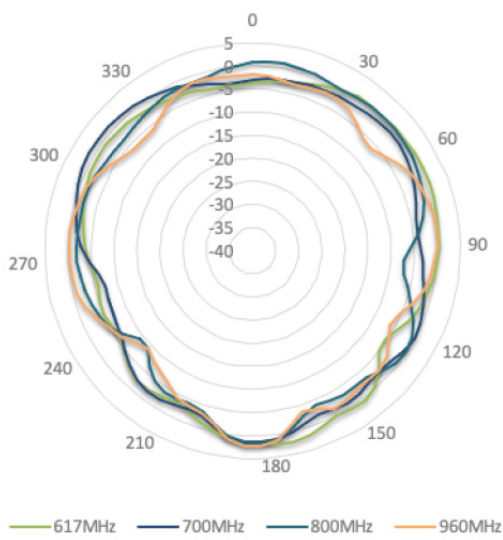

Technical Drawing

Cellular Antenna Performance

Cellular Antenna VSWR

Cellular Antenna Gain

Cellular Antenna Efficiency

Cellular & Wi-Fi Antenna Performance

Cellular & Wi-Fi Antenna Isolation

Radiation Pattern

LTE Radiation Patterns (Azimuth)

617-960 MHz

1700-2700 MHz

3400-4200 MHz

5150-5850 MHz

Radiation Pattern

LTE Radiation Patterns (Elevation 1)

617-960 MHz

1700-2700 MHz

3400-4200 MHz

5150-5850 MHz

Radiation Pattern

LTE Radiation Patterns (Elevation 2)

617-960 MHz

1700-2700 MHz

3400-4200 MHz

5150-5850 MHz

Installation Recommendation

Step 1

This side face the sky

Velcro strip
(hook and loop fastener)

Step 2

window
or wall