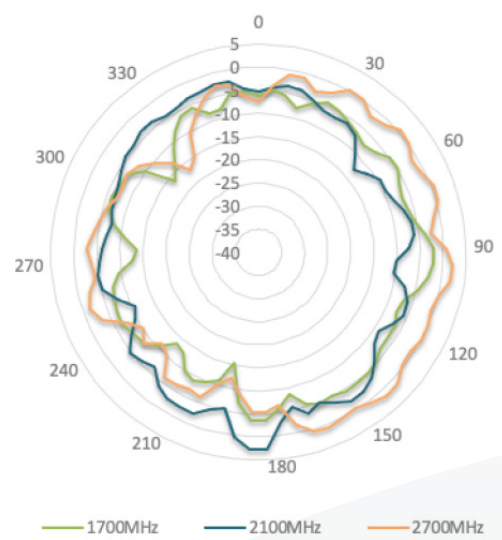

Technical Drawing

Cellular Antenna Performance

Cellular Antenna VSWR

Cellular Antenna Gain

Cellular Antenna Efficiency

Cellular & Wi-Fi Antenna Performance

Cellular & Wi-Fi Antenna Isolation

Radiation Pattern

LTE Radiation Patterns (Azimuth)

617-960 MHz

1700-2700 MHz

3400-4200 MHz

5150-5850 MHz

Radiation Pattern

LTE Radiation Patterns (Elevation 1)

617-960 MHz

1700-2700 MHz

3400-4200 MHz

5150-5850 MHz

Radiation Pattern

LTE Radiation Patterns (Elevation 2)

617-960 MHz

1700-2700 MHz

3400-4200 MHz

5150-5850 MHz

Installation Recommendation

Step 1

This side face the sky

Velcro strip
(hook and loop fastener)

Step 2

window
or wall