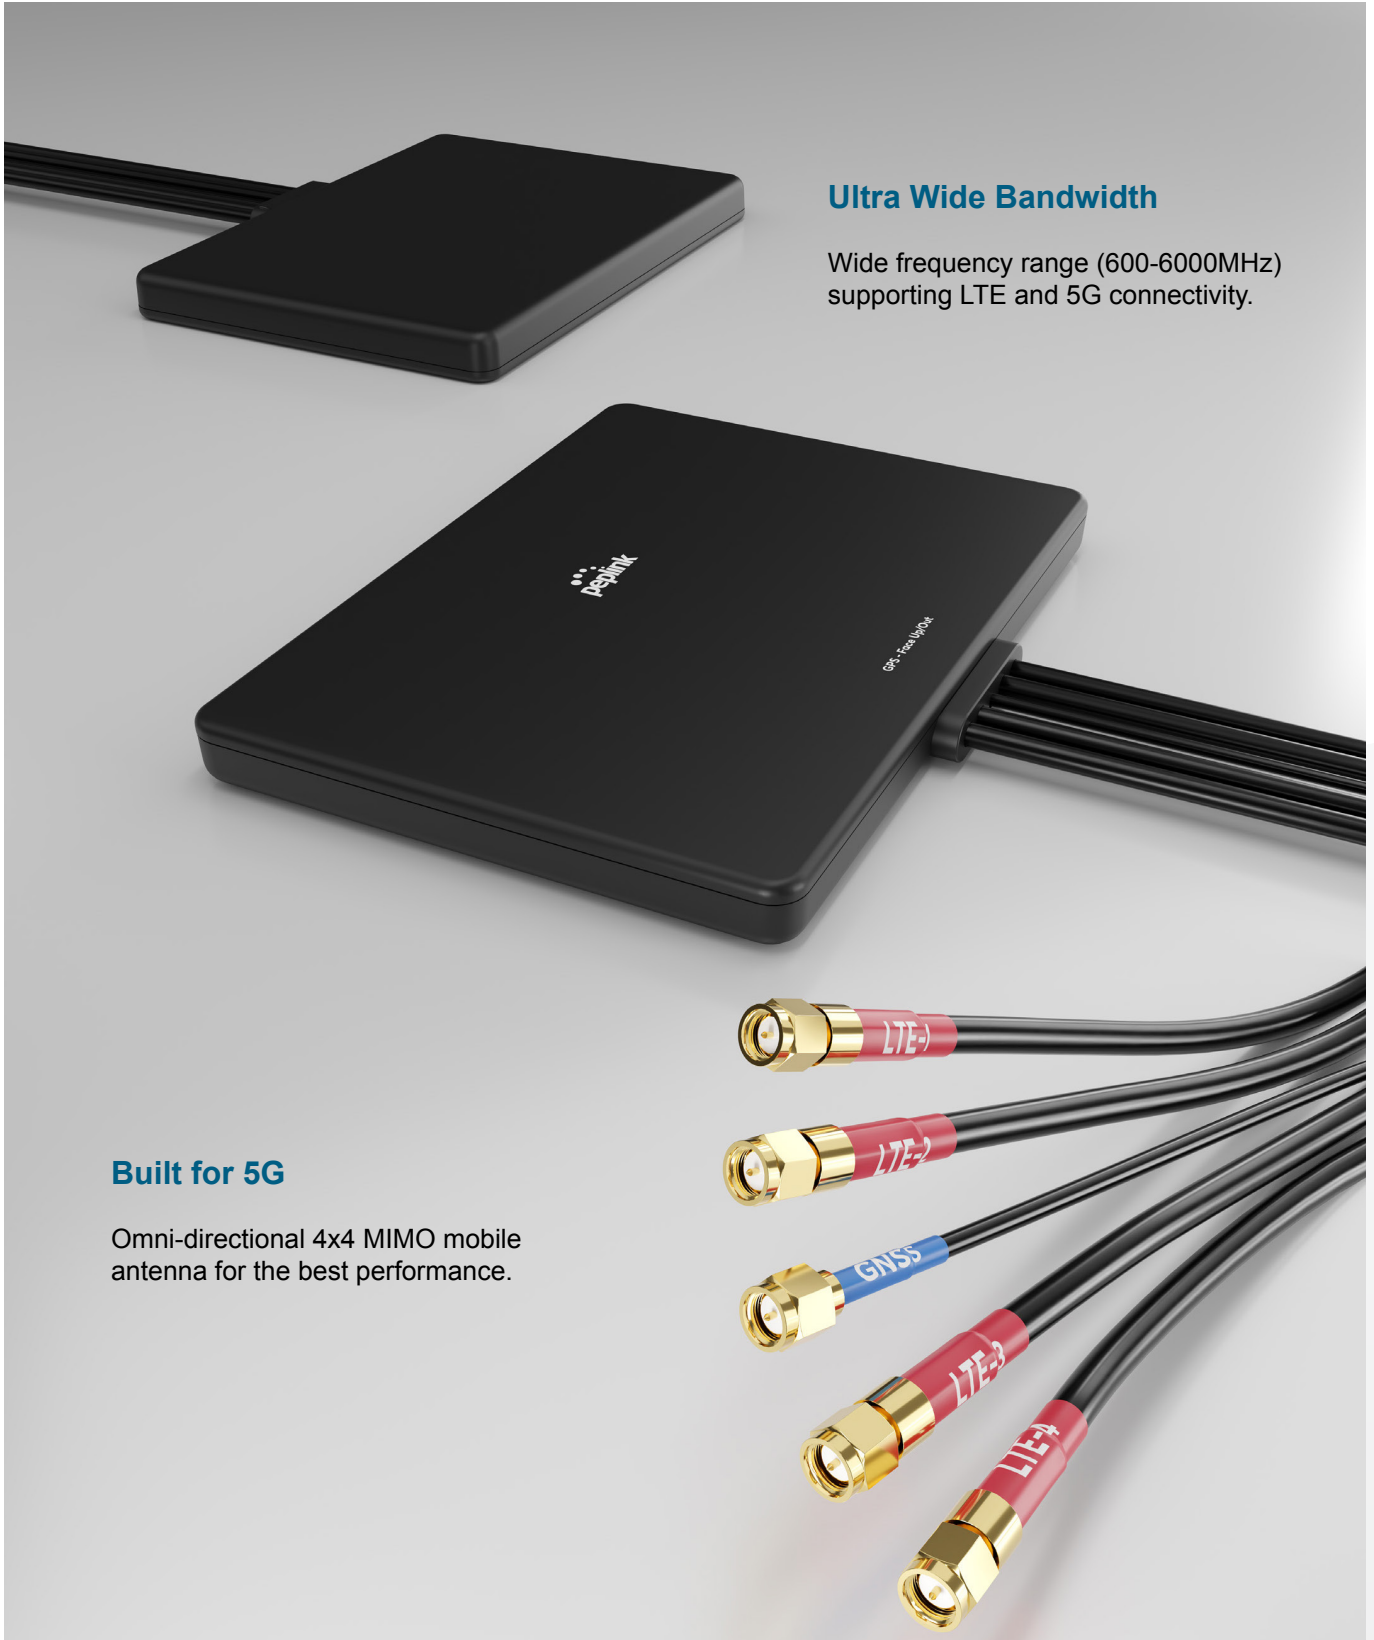

Slim 40G

Applications

- Recreational Vehicles
- Transportation Connectivity
- Home / Office

Ultra Wide Bandwidth

Wide frequency range (600-6000MHz) supporting LTE and 5G connectivity.

Built for 5G

Omni-directional 4x4 MIMO mobile antenna for the best performance.

Easy Installation

Can be mounted on a window or wall
or hidden under a vehicle dashboard.

Specifications

Cellular

- **Antenna Elements:**
4 elements
- **Peak Gain & Frequencies:**
3.6dBi: 617-960MHz
6.1dBi: 1710-2700MHz
6.7dBi: 3400-4200MHz
8.1dBi: 5000-6000MHz
- **VSWR:**
< 2.5 over 95% of the band
- **Feed Power Handling:**
10W
- **Input Impedance:**
50 Ω
- **Polarisation:**
Linear

Cable (GPS)

- **Type:**
RG-174 (GPS)
- **Loss:**
3.4 dB/m @ 1000 MHz
4.9 dB/m @ 1800 MHz
- **Diameter:**
0.1" / 2.7mm
- **Jacket:**
Half matt PVC, UV resistant
- **Termination:**
SMA male

Mechanical

- **Product Dimensions:**
7.09" x 5.12" x 0.59" /
180 x 130 x 15mm
- **Packaged Dimensions:**
9.61" x 3.15" x 9.84" /
244 x 80 x 250mm
- **Enclosure Material:**
UV stable PC
- **Color:**
Black

Package Contents

- **Package Contents:**
Slim 40G
Velcro strip (hook and loop fastener)
(4pcs, length 4.7" / 120mm)

Ordering Information

Product Code	Description
ANT-SLM-40G-S-B-6	4x LTE/5G, 1x GPS 600-6000MHz, SMA male, Black, 6.5ft / 2m
ANT-SLM-40G-S-RA-B-1	4x LTE/5G, 1x GPS 600-6000MHz, Right angle SMA male, Black, 1ft / 0.3m