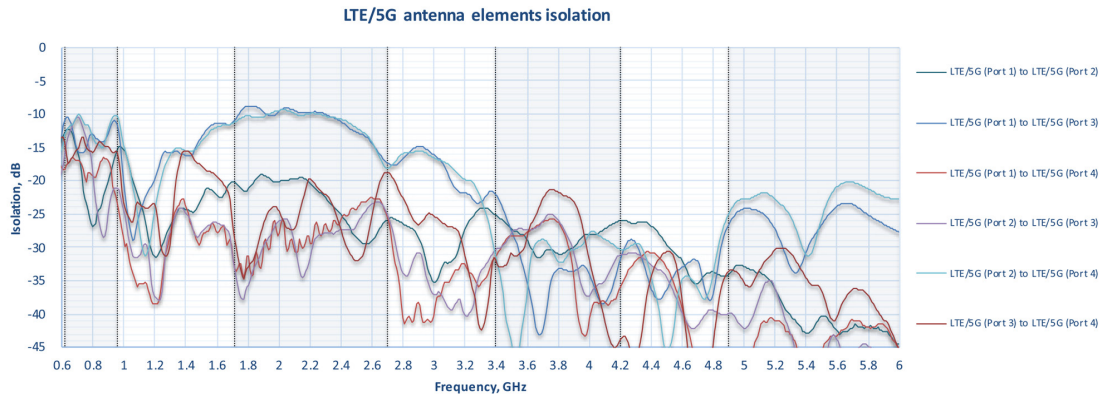

Package Contents

- **Package Contents:**
Slim 40G
Velcro strip (hook and loop fastener)
(4pcs, length 4.7" / 120mm)

Ordering Information

Product Code	Description
ANT-SLM-40G-S-B-6	4x LTE/5G, 1x GPS 600-6000MHz, SMA male, Black, 6.5ft / 2m
ANT-SLM-40G-S-RA-B-1	4x LTE/5G, 1x GPS 600-6000MHz, Right angle SMA male, Black, 1ft / 0.3m

Technical Drawing

Cellular Antenna Performance

Cellular Antenna VSWR

Cellular Antenna Gain

Cellular Antenna Efficiency

Cellular & Wi-Fi Antenna Performance

Cellular & Wi-Fi Antenna Isolation

Radiation Pattern

LTE Radiation Patterns (Azimuth)

617-960 MHz

1700-2700 MHz

3400-4200 MHz

5150-5850 MHz

Radiation Pattern

LTE Radiation Patterns (Elevation 1)

617-960 MHz

1700-2700 MHz

3400-4200 MHz

5150-5850 MHz

Radiation Pattern

LTE Radiation Patterns (Elevation 2)

617-960 MHz

1700-2700 MHz

3400-4200 MHz