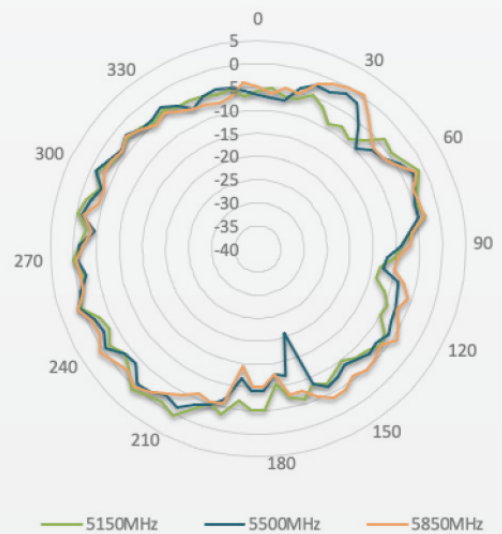

Technical Drawing

Cellular Antenna Performance

Cellular Antenna VSWR

Cellular Antenna Gain

Cellular Antenna Efficiency

Cellular & Wi-Fi Antenna Performance

Cellular & Wi-Fi Antenna Isolation

Radiation Pattern

LTE Radiation Patterns (Azimuth)

617-960 MHz

1700-2700 MHz

3400-4200 MHz

5150-5850 MHz

Radiation Pattern

LTE Radiation Patterns (Elevation 1)

617-960 MHz

1700-2700 MHz

3400-4200 MHz

5150-5850 MHz

Radiation Pattern

LTE Radiation Patterns (Elevation 2)

617-960 MHz

1700-2700 MHz

3400-4200 MHz