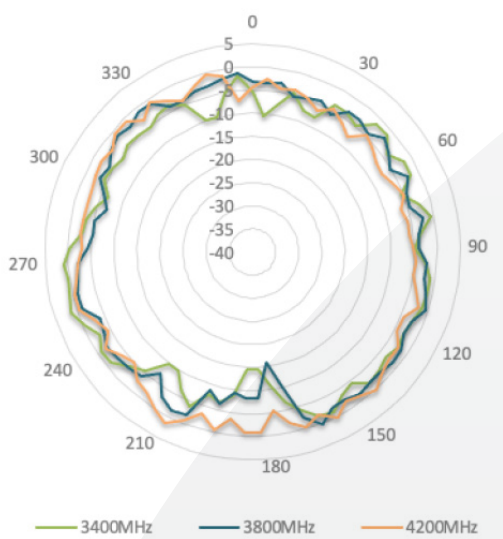

Technical Drawing

Cellular Antenna Performance

Cellular Antenna VSWR

Cellular Antenna Gain

Cellular Antenna Efficiency

Cellular & Wi-Fi Antenna Performance

Cellular & Wi-Fi Antenna Isolation

Radiation Pattern

LTE Radiation Patterns (Azimuth)

617-960 MHz

1700-2700 MHz

3400-4200 MHz

5150-5850 MHz

Radiation Pattern

LTE Radiation Patterns (Elevation 1)

617-960 MHz

1700-2700 MHz

3400-4200 MHz

5150-5850 MHz

Radiation Pattern

LTE Radiation Patterns (Elevation 2)

617-960 MHz

1700-2700 MHz

3400-4200 MHz

5150-5850 MHz

Installation Recommendation

Step 1

This side face the sky

Velcro strip
(hook and loop fastener)

Step 2

window
or wall