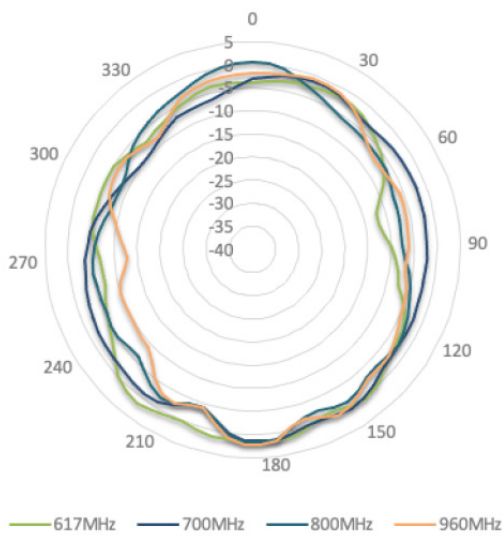

Technical Drawing

Cellular Antenna Performance

Cellular Antenna VSWR

Cellular Antenna Gain

Cellular Antenna Efficiency

Cellular & Wi-Fi Antenna Performance

Cellular & Wi-Fi Antenna Isolation

Radiation Pattern

LTE Radiation Patterns (Azimuth)

617-960 MHz

1700-2700 MHz

3400-4200 MHz

5150-5850 MHz

Radiation Pattern

LTE Radiation Patterns (Elevation 1)

617-960 MHz

1700-2700 MHz

3400-4200 MHz

5150-5850 MHz

Radiation Pattern

LTE Radiation Patterns (Elevation 2)

617-960 MHz

1700-2700 MHz

3400-4200 MHz