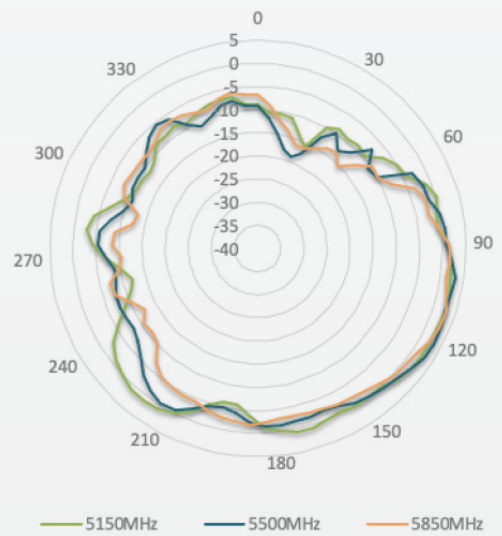

Technical Drawing

Cellular Antenna Performance

Cellular Antenna VSWR

Cellular Antenna Gain

Cellular Antenna Efficiency

Cellular & Wi-Fi Antenna Performance

Cellular & Wi-Fi Antenna Isolation

Radiation Pattern

LTE Radiation Patterns (Azimuth)

617-960 MHz

1700-2700 MHz

3400-4200 MHz

5150-5850 MHz

Radiation Pattern

LTE Radiation Patterns (Elevation 1)

617-960 MHz

1700-2700 MHz

3400-4200 MHz

5150-5850 MHz

Radiation Pattern

LTE Radiation Patterns (Elevation 2)

617-960 MHz

1700-2700 MHz

3400-4200 MHz