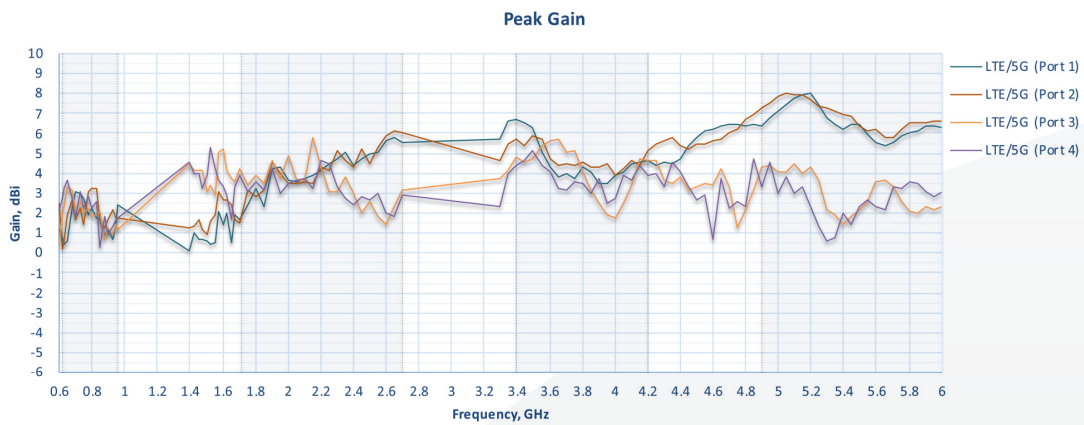

Package Contents

- **Package Contents:**
Slim 40G
Velcro strip (hook and loop fastener)
(4pcs, length 4.7" / 120mm)

Ordering Information

Product Code	Description
ANT-SLM-40G-S-B-6	4x LTE/5G, 1x GPS 600-6000MHz, SMA male, Black, 6.5ft / 2m
ANT-SLM-40G-S-RA-B-1	4x LTE/5G, 1x GPS 600-6000MHz, Right angle SMA male, Black, 1ft / 0.3m

Technical Drawing

Cellular Antenna Performance

Cellular Antenna VSWR

Cellular Antenna Gain

Cellular Antenna Efficiency

Cellular & Wi-Fi Antenna Performance

Cellular & Wi-Fi Antenna Isolation

Radiation Pattern

LTE Radiation Patterns (Azimuth)

617-960 MHz

1700-2700 MHz

3400-4200 MHz

5150-5850 MHz

Radiation Pattern

LTE Radiation Patterns (Elevation 1)

617-960 MHz

1700-2700 MHz

3400-4200 MHz

5150-5850 MHz

Radiation Pattern

LTE Radiation Patterns (Elevation 2)

617-960 MHz

1700-2700 MHz

3400-4200 MHz