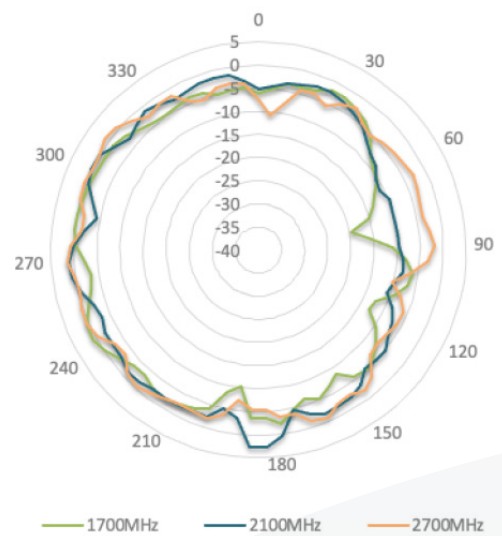

Technical Drawing

Cellular Antenna Performance

Cellular Antenna VSWR

Cellular Antenna Gain

Cellular Antenna Efficiency

Cellular & Wi-Fi Antenna Performance

Cellular & Wi-Fi Antenna Isolation

Radiation Pattern

LTE Radiation Patterns (Azimuth)

617-960 MHz

1700-2700 MHz

3400-4200 MHz

5150-5850 MHz

Radiation Pattern

LTE Radiation Patterns (Elevation 1)

617-960 MHz

1700-2700 MHz

3400-4200 MHz

5150-5850 MHz

Radiation Pattern

LTE Radiation Patterns (Elevation 2)

617-960 MHz

1700-2700 MHz

3400-4200 MHz