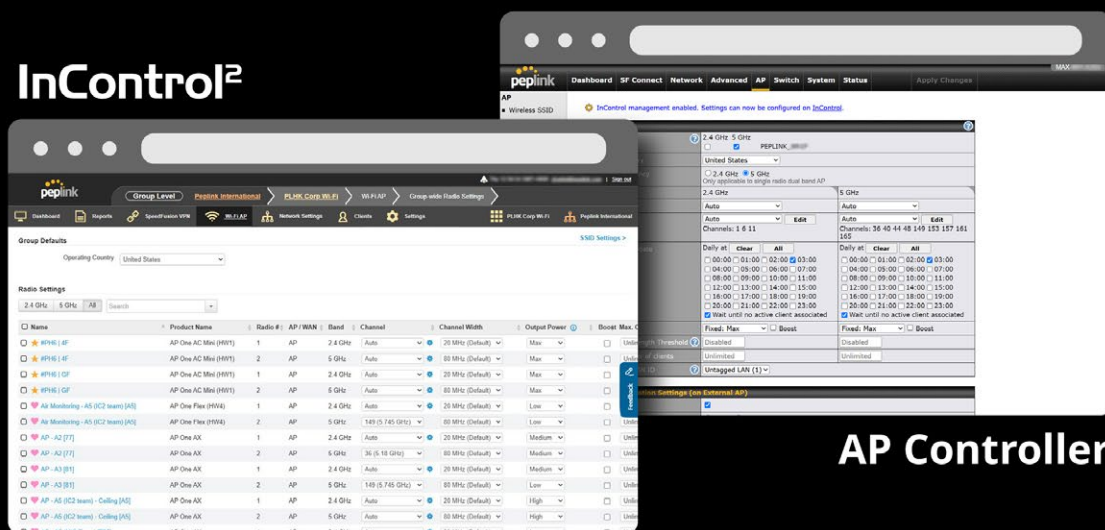

InControl²