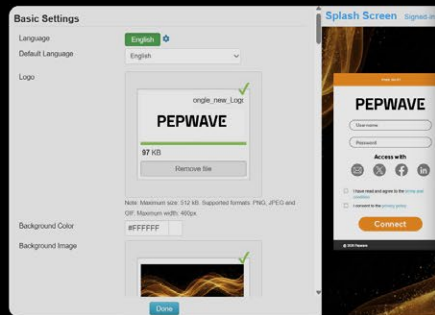

Customisable Captive Portal

Personalise guest access with branded, flexible, and easy-to-deploy login pages, offering multiple sign-in options and enabling time and usage controls for effective network management.