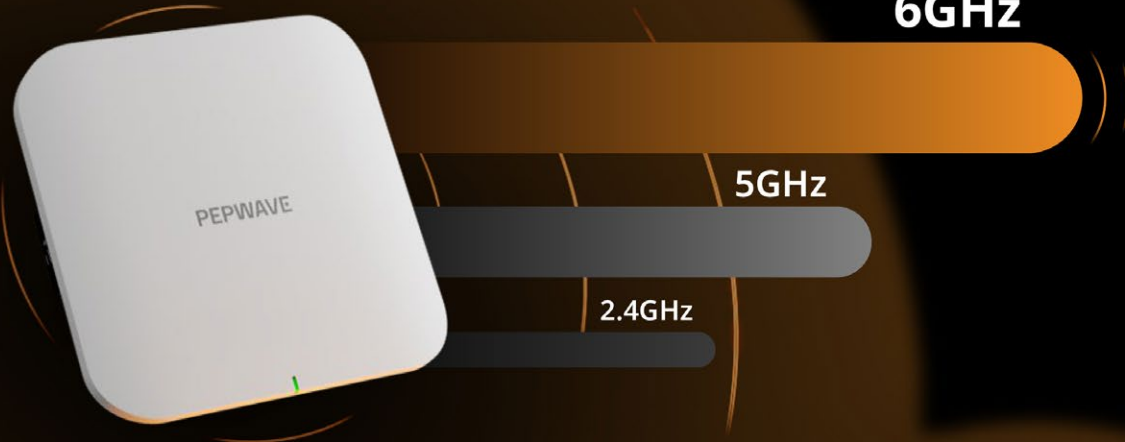

Tri-Band Wi-Fi 7

Unlock the interference-free 6GHz band for smoother performance, even in device-dense business environments.